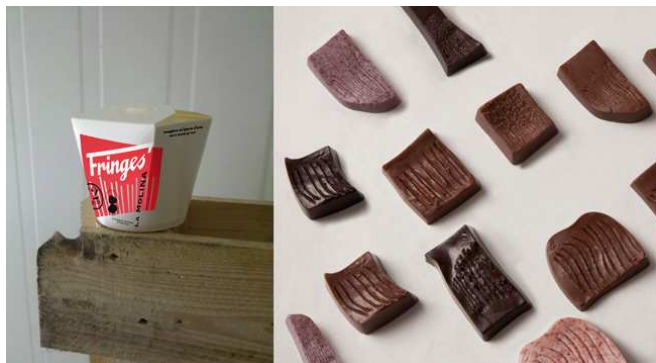

Fringes by Rita Lintz